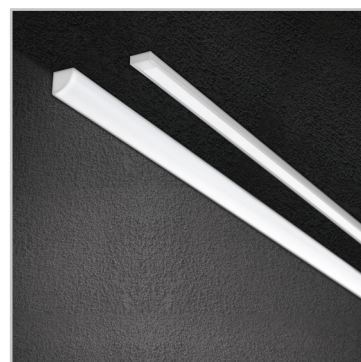

# ideal lux | Slot

## PROFILES

Extruded aluminum body with white powder coated surface and PMMA opal cover. Bars with different optional sections: RECESSED version for plasterboard ceilings and SURFACE version for wall or ceiling installation. The linear modules are available in different lengths: 1000, 2000 and 3000 mm. They can be assembled according to the desired design and can be sectioned to size.

Led and driver to be combined for a correct installation. Light source available with color temperature of 2700K, 3000K, 4000K; CRI  $\geq$  80; available with IP20 and IP65 protection.

Suggestion

Code	204628
Item name	SLOT SURFACE ANGOLO 3000 mm AL
Material	Aluminum
Net Weight	0,44 Kg
Volume	0,0030 m <sup>3</sup>